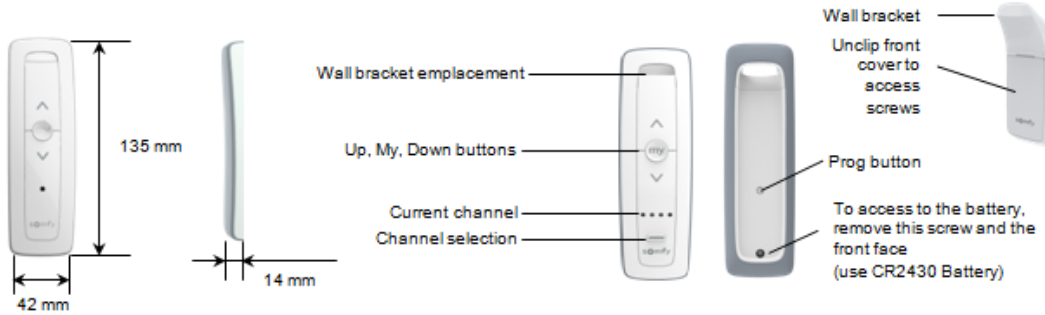

PRODUCT DESCRIPTION

COMPATIBLE END PRODUCTS

PRODUCT CODES

	Pure	Silver	Gold	Rose Gold
Situo 1 RTS:	1800459	1800460	1811432	1811431
Situo 2 RTS:	1811418	1811419	1811434	1811433
Situo 5 RTS:	1811420	1811421	1811436	1811435

TECHNICAL SPECIFICATIONS

Size	135 x 42 x 14 mm
Protection Factor	IP 30
Voltage type	3V
Radio Frequency	433.42 MHZ+/- 1 KHz
Radio Hz Range	20 metres through 2 concrete walls
Protocol	RTS
Temperature Range – Working:	0°C to +50°C