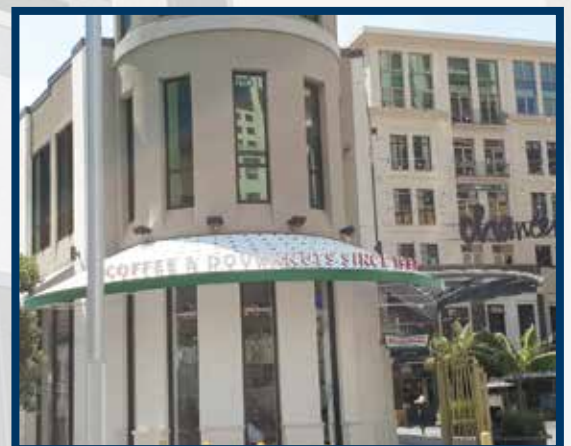

CoolAwnings

**FIXED FRAME
AWNINGS**

**OF PANZ AWARDS FOR
EXCELLENCE 2019
Category: Awnings**

Showroom: 6 Morrin Road, Panmure, Auckland
Ph 09 570 6353 Fax 09 570 6354 **Free Phone** 0800 100 266
www.coolawnings.co.nz

Call now for a free on-site measure & quote
Open: Mon - Fri 8.30am - 5pm
Saturday 10.00am - 1pm